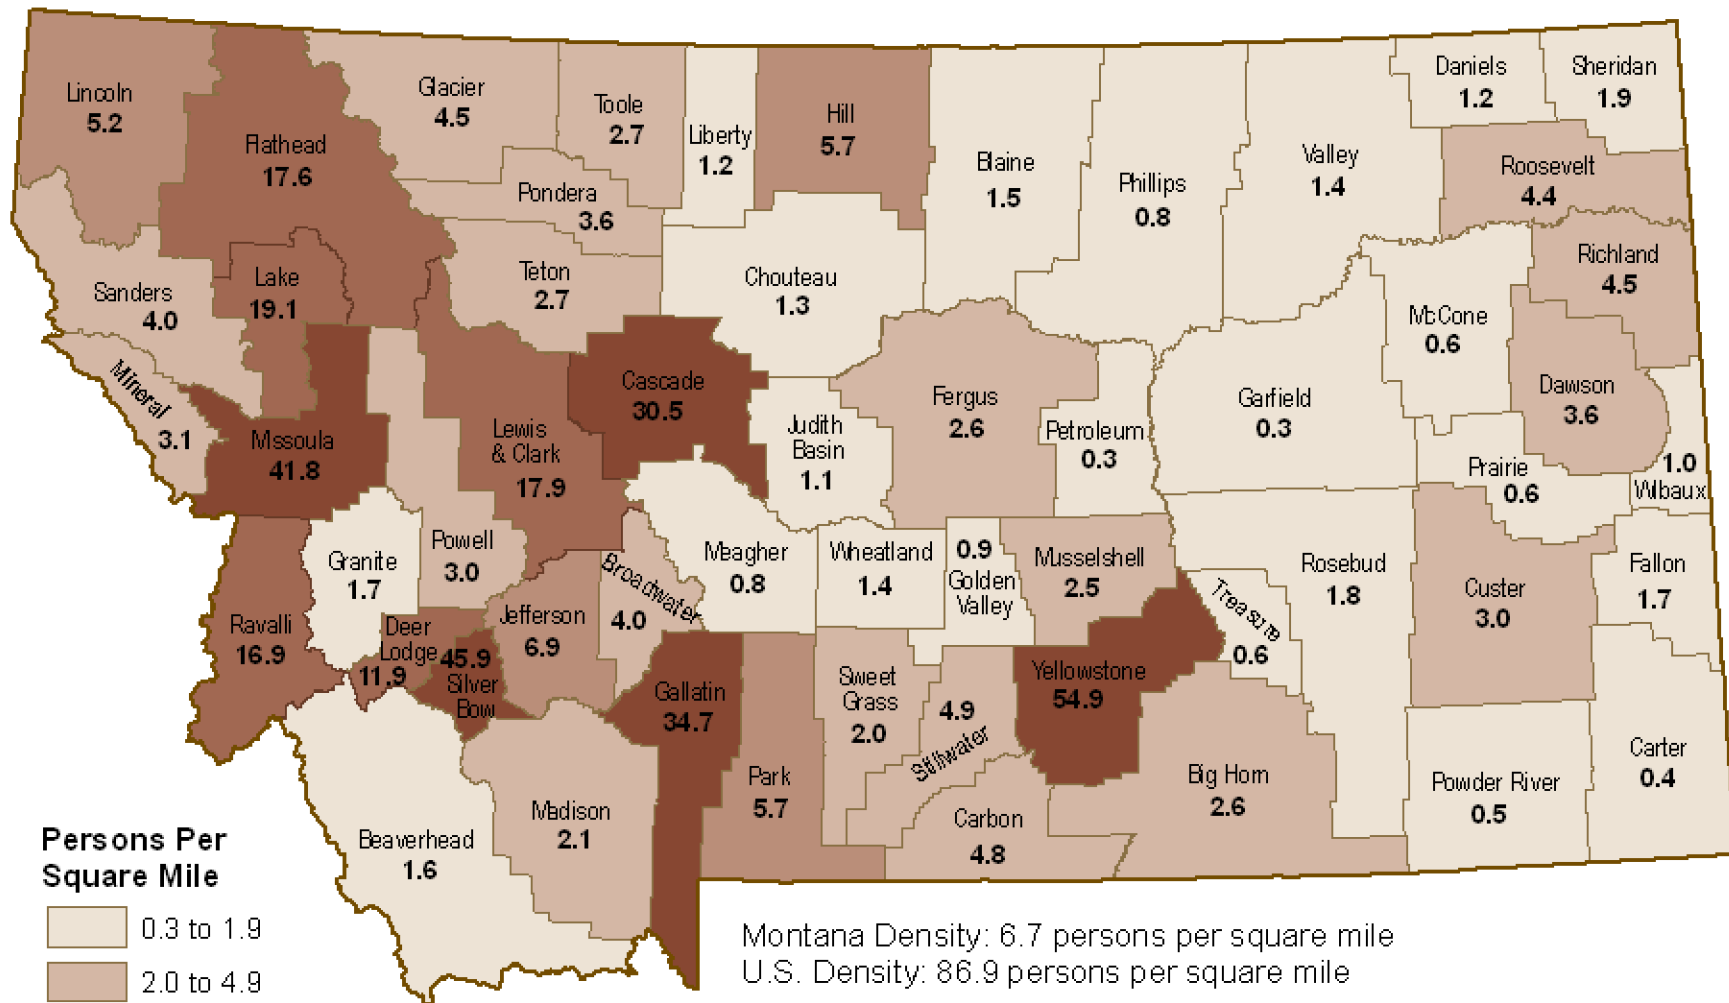

# Montana Population Density by County - 2009

Montana Density: 6.7 persons per square mile  
 U.S. Density: 86.9 persons per square mile

Map by:  
 Census & Economic Information Center  
 Montana Department of Commerce  
 301 S. Park Ave, Helena, MT 59601  
 406-841-2740 email: ceic@mt.gov  
<http://ceic.mt.gov>

Source: Population Division, U.S. Census Bureau, Table 1: Annual Estimates of the Population for Counties of Montana: April 1, 2000 to July 1, 2009 (CO-EST2009-01-30), Released, March 2010